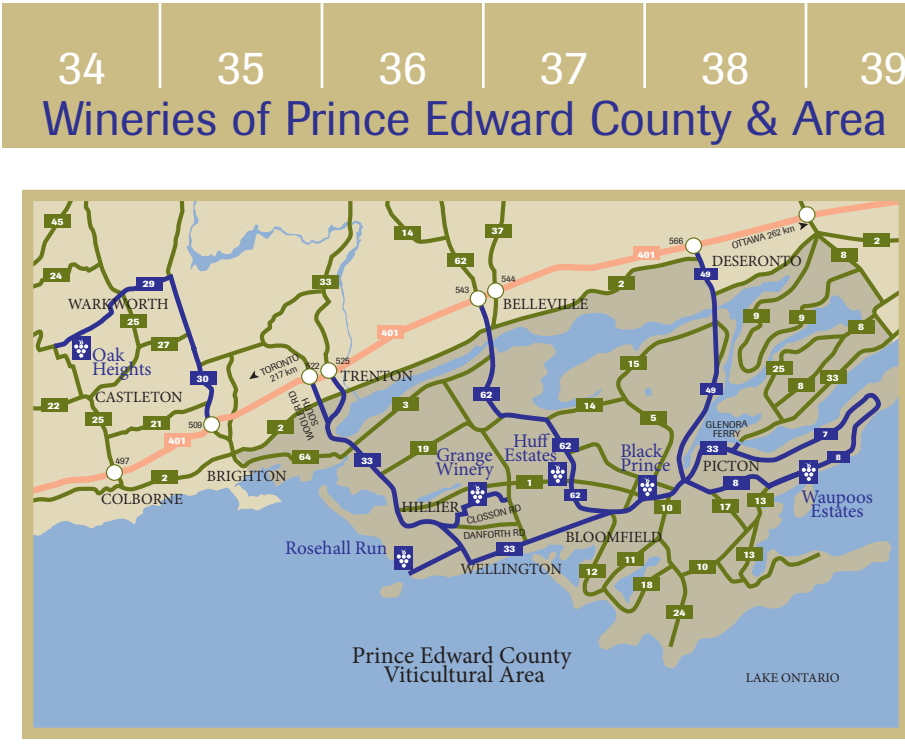

Wineries of Ontario

Wineries of Ontario

For winery websites, visit www.winesofontario.ca

Niagara Escarpment

Map Index	Wineries Alphabetically/Amenities	Phone
19F	13th Street 1776 Fourth Ave., St. Catharines L2R 6P9	PW 905-562-9463
16E	Alvento Winery 3048 Second Ave., Vineland L0R 2E0	PW 905-562-1212
10E	Angels Gate Winery 4260 Mountainview Rd., Beamsville L0R 1B2	PW 905-563-3942
14D	Birchwood Estate Wines 4679 Cherry Ave., Beamsville L0R 1B1	PW 905-562-8463
16F	Calamus Estate Winery 3100 Glen Rd., Jordan L0R 1S0	W 905-562-9303
16F	Cave Spring Cellars 3836 Main St., Jordan L0R 1S0	A,R,W 905-562-3581
12E	Cornerstone Estate Winery 4390 Tufford Rd., Beamsville L0R 1B0	PW 905-563-6758
18F	Creekside Estate Winery 2170 4th Avenue, Jordan Station L0R 1S0	PW 905-562-0035
11F	Crown Bench Estates 3850 Aberdeen Rd., Beamsville L0R 1B7	W 1-888-537-6192
12F	De Sousa Wine Cellars 3753 Quarry Rd., Beamsville L0R 1B2	W 905-563-7269
10F	EastDell Estates 4041 Locust Lane, Beamsville L0R 1B2	A,R,W 905-563-9463
15F	Featherstone Winery & Vineyard 3678 Victoria Ave., Vineland L0R 2C0	P 905-562-1949
10F	Fielding Estate Winery 4020 Locust Lane, Beamsville L0R 1B2	W 1-888-778-7758
17G	Flat Rock Cellars 2727 Seventh Ave., Jordan L0R 1S0	W 905-562-8994
15D	Foreign Affair Winery (The) 4890 Victoria Ave. North, Vineland Station L0R 2E0	W 905-562-9898
16E	Harbour Estates Winery 4362 Jordan Rd., Jordan Station L0R 1S0	PW 905-562-6279
20H	Henry of Pelham Family Estate Winery 1469 Pelham Rd., St. Catharines L2R 6P7	P 905-684-8423
10F	Hidden Bench 4152 Locust Lane, Beamsville L0R 1B2	W 905-563-8700
15F	Kacaba Vineyards 3550 King St., Vineland L0R 2C0	PW 905-562-5625
6D	Kitting Ridge Estate Wines & Spirits 297 South Service Rd., Grimsby L3M 4E9	W 1-800-694-6798
14F	Lakeview Cellars Estate Winery 4037 Cherry Ave., Vineland L0R 2C0	W 905-562-5685
11D	Legends Estates Winery 4888 Ontario St., North, Beamsville L0R 1B3	PW 905-563-6500
11D	Magnotta Winery 4701 Ontario St., Beamsville L0R 1B3	L,W 1-800-461-9463
13E	Malivoire Wine Company 4260 King St., East, Beamsville L0R 1B0	W 1-866-644-2244
11F	Mountain Road Wine Company 4016 Mountain St., Beamsville L0R 1B7	W 905-563-0745
9E	Peninsula Ridge Estates Winery 5600 King St. West, Beamsville L0R 1B0	R,W 905-563-0900
4D	Puddicombe Estate Farms & Winery 1468 #8 Highway, Winona L8E 5K9	R,W 905-643-6882
14F	Ridgepoint Wines 3900 Cherry Ave., Vineland L0E 2C0	R,W 905-562-8853
19G	Rockway Glen Golf Course & Estate Winery 3290 Ninth St., St. Catharines L2R 6P7	P,R,W 905-641-5771
10E	Rosewood Estates Winery & Meadery 4352 Mountainview Rd., Beamsville L0R 1B2	W 905-563-4383
14E	Royal DeMaria Wines 4551 Cherry Ave., Vineland L0R 1B0	W 905-562-6767
14F	Tawse Winery 3955 Cherry Ave., Vineland L0R 2C0	W 905-562-9500
10E	Thirty Bench Wine Makers 4281 Mountainview Rd., Beamsville L0R 1B0	W 905-563-1698
15F	Vineland Estates Winery 3620 Moyer Rd., Vineland L0R 2C0	A,P,R,W 905-562-7088
10D	Walker Hall Winery 4925 Thirty Road, Beamsville L0R 1B3	A,P,R 905-563-8150
14F	Wayne Gretzky Estate Winery 3751 King St., Vineland L0R 2C0	P,W 905-562-4945

Niagara-on-the-Lake