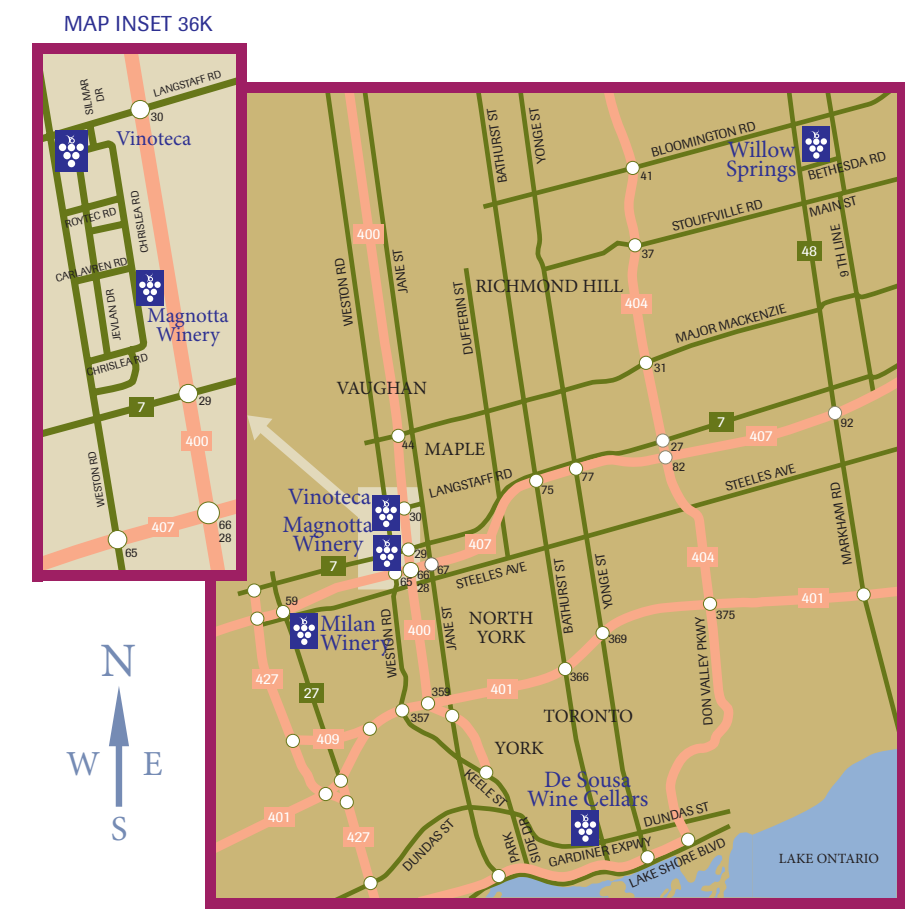

Wineries of Ontario

Wineries of Ontario

For winery websites, visit www.winesofontario.ca

Niagara Escarpment

Map Index	Wineries Alphabetically/Amenities	Phone
19F	13th Street 1776 Fourth Ave., St. Catharines L2R 6P9	PW 905-562-9463
16E	Alvento Winery 3048 Second Ave., Vineland L0R 2E0	PW 905-562-1212
10E	Angels Gate Winery 4260 Mountainview Rd., Beamsville L0R 1B2	PW 905-563-3942
14D	Birchwood Estate Wines 4679 Cherry Ave., Beamsville L0R 1B1	PW 905-562-8463
16F	Calamus Estate Winery 3100 Glen Rd., Jordan L0R 1S0	W 905-562-9303
16F	Cave Spring Cellars 3836 Main St., Jordan L0R 1S0	A,R,W 905-562-3581
12E	Cornerstone Estate Winery 4390 Tufford Rd., Beamsville L0R 1B0	PW 905-563-6758
18F	Creekside Estate Winery 2170 4th Avenue, Jordan Station L0R 1S0	PW 905-562-0035
11F	Crown Bench Estates 3850 Aberdeen Rd., Beamsville L0R 1B7	W 1-888-537-6192
12F	De Sousa Wine Cellars 3753 Quarry Rd., Beamsville L0R 1B2	W 905-563-7269
10F	EastDell Estates 4041 Locust Lane, Beamsville L0R 1B2	A,R,W 905-563-9463
15F	Featherstone Winery & Vineyard 3678 Victoria Ave., Vineland L0R 2C0	P 905-562-1949
10F	Fielding Estate Winery 4020 Locust Lane, Beamsville L0R 1B2	W 1-888-778-7758
17G	Flat Rock Cellars 2727 Seventh Ave., Jordan L0R 1S0	W 905-562-8994
15D	Foreign Affair Winery (The) 4890 Victoria Ave. North, Vineland Station L0R 2E0	W 905-562-9898
16E	Harbour Estates Winery 4362 Jordan Rd., Jordan Station L0R 1S0	PW 905-562-6279
20H	Henry of Pelham Family Estate Winery 1469 Pelham Rd., St. Catharines L2R 6P7	P 905-684-8423
10F	Hidden Bench 4152 Locust Lane, Beamsville L0R 1B2	W 905-563-8700
15F	Kacaba Vineyards 3550 King St., Vineland L0R 2C0	PW 905-562-5625
6D	Kitting Ridge Estate Wines & Spirits 297 South Service Rd., Grimsby L3M 4E9	W 1-800-694-6798
14F	Lakeview Cellars Estate Winery 4037 Cherry Ave., Vineland L0R 2C0	W 905-562-5685
11D	Legends Estates Winery 4888 Ontario St., North, Beamsville L0R 1B3	PW 905-563-6500
11D	Magnotta Winery 4701 Ontario St., Beamsville L0R 1B3	L,W 1-800-461-9463
13E	Malivoire Wine Company 4260 King St., East, Beamsville L0R 1B0	W 1-866-644-2244
11F	Mountain Road Wine Company 4016 Mountain St., Beamsville L0R 1B7	W 905-563-0745
9E	Peninsula Ridge Estates Winery 5600 King St. West, Beamsville L0R 1B0	R,W 905-563-0900
4D	Puddicombe Estate Farms & Winery 1468 #8 Highway, Winona L8E 5K9	R,W 905-643-6882
14F	Ridgepoint Wines 3900 Cherry Ave., Vineland L0E 2C0	R,W 905-562-8853
19G	Rockway Glen Golf Course & Estate Winery 3290 Ninth St., St. Catharines L2R 6P7	P,R,W 905-641-5771
10E	Rosewood Estates Winery & Meadery 4352 Mountainview Rd., Beamsville L0R 1B2	W 905-563-4383
14E	Royal DeMaria Wines 4551 Cherry Ave., Vineland L0R 1B0	W 905-562-6767
14F	Tawse Winery 3955 Cherry Ave., Vineland L0R 2C0	W 905-562-9500
10E	Thirty Bench Wine Makers 4281 Mountainview Rd., Beamsville L0R 1B0	W 905-563-1698
15F	Vineland Estates Winery 3620 Moyer Rd., Vineland L0R 2C0	A,P,R,W 905-562-7088
10D	Walker Hall Winery 4925 Thirty Road, Beamsville L0R 1B3	A,P,R 905-563-8150
14F	Wayne Gretzky Estate Winery 3751 King St., Vineland L0R 2C0	P,W 905-562-4945

Niagara-on-the-Lake